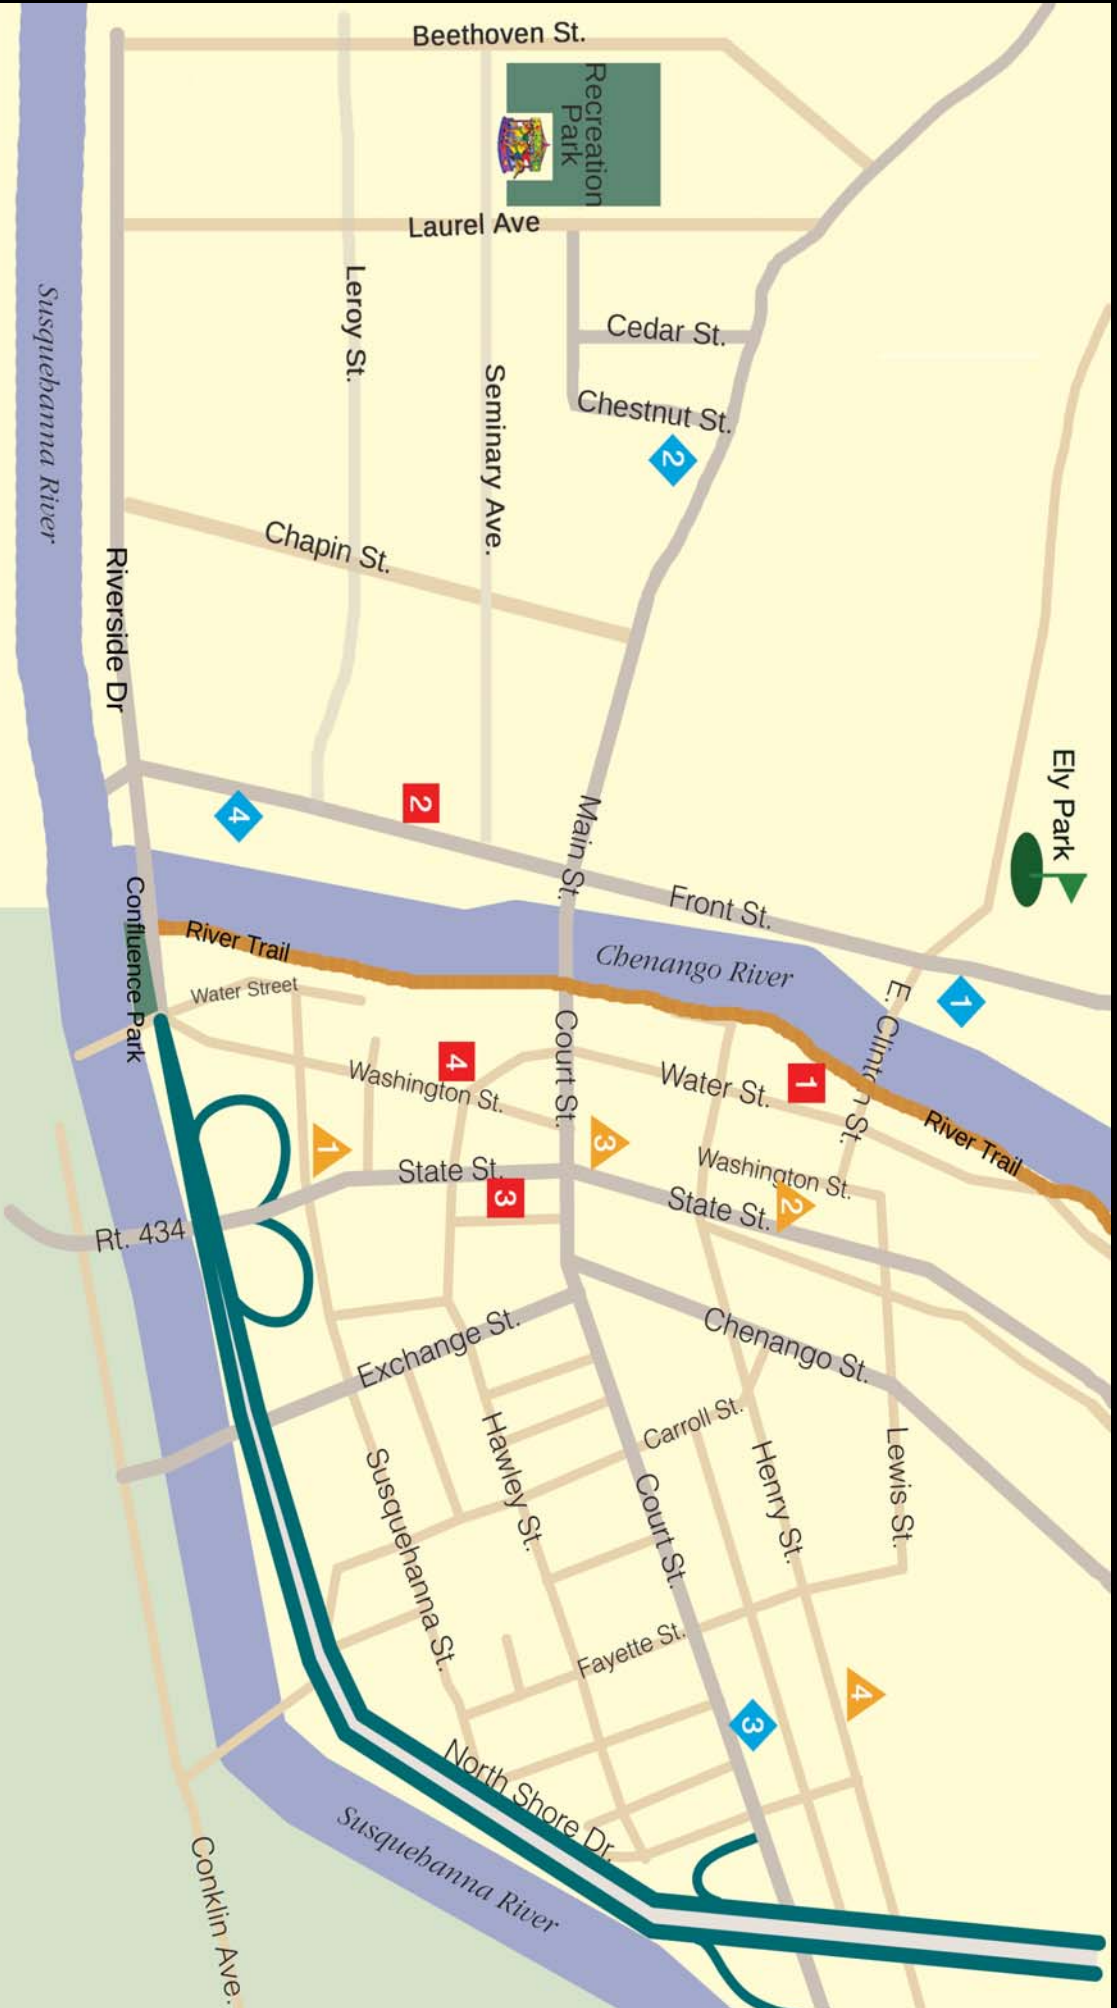

Binghamton Map

Hotels/Motels 1 Binghamton Regency Hotel & Conference Center 225 Water Street One Sardin Square Binghamton, NY 13901 (607) 722-7575 2 Days Inn 65 Front Street Binghamton, NY 13905 (607) 724-2412	3 Grand Royale 80 State Street Binghamton, NY 13901 (607) 722-0000 4 Holiday Inn Arena 2-8 Hawley Street Binghamton, NY 13901 (607) 722-1212	Facilities 1 Broome County Veterans Memorial Arena 1 Stuart Street Binghamton, NY 13901 (607) 722-5128 2 Forum Theatre 236 Washington Street Binghamton, NY 13901 (607) 778-2480	Attractions 1 Artique Row Clinton Street Binghamton, NY 13905 (607) 722-2850 2 The Bundy Arts & Victorian Museum 129 Main Street Binghamton, NY 13905 (607) 772-9179
3 Greater Binghamton Chamber & Visitors Bureau 49 Court Street 2nd floor of Metro Center Binghamton, NY 13902 (607) 772-8880 4 NYS&S Stadium 211 Henry Street Binghamton, NY 13901 (607) 723-6387	3 Phelps Mansion Museum 151 Court Street Binghamton, NY 13901 (607) 722-4873 4 Roberson Museum and Science Center & Little River Center and Binghamton Visitor Center 30 Front Street Binghamton, NY 13905 (607) 722-0660