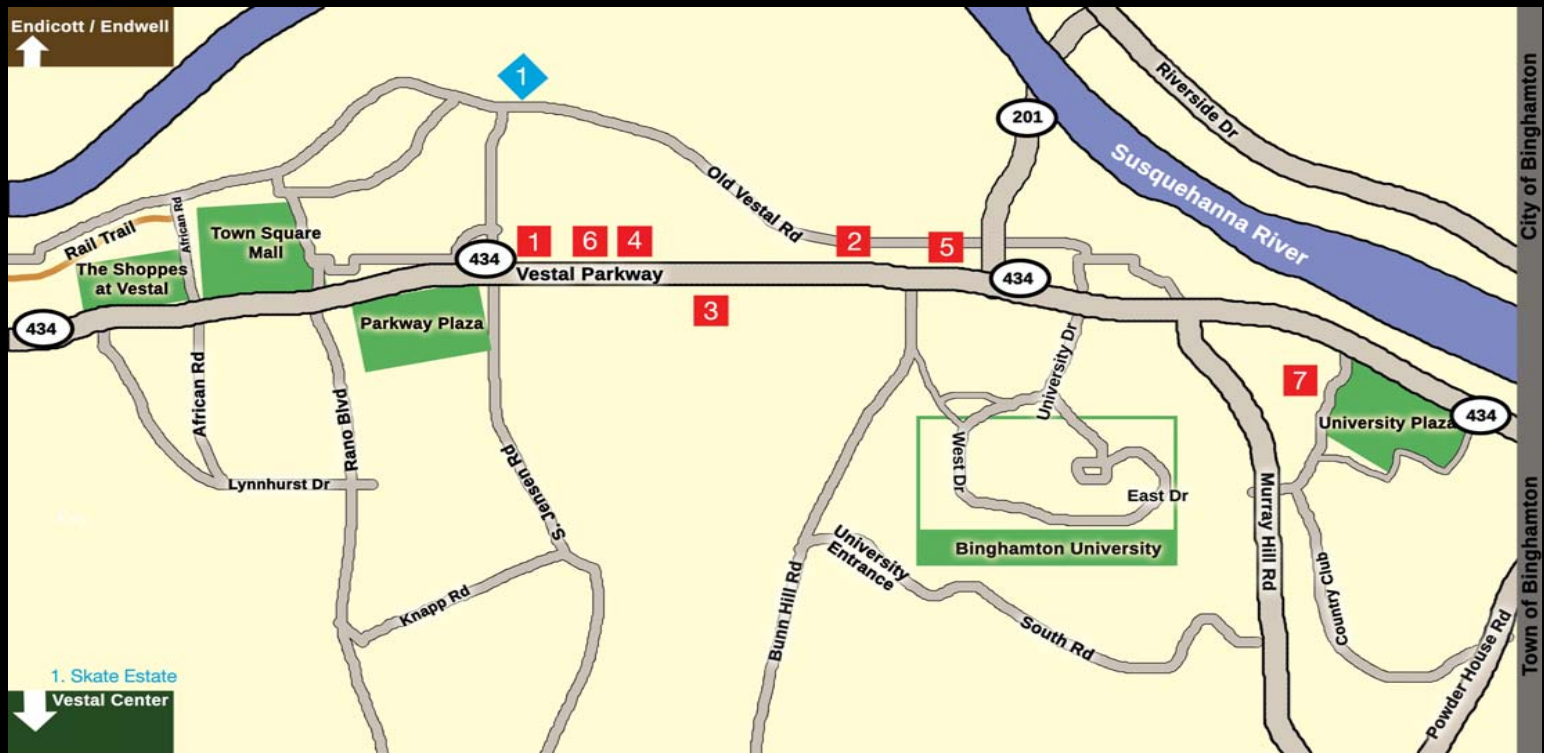

Vestal Map

Hotels/Motels 1 Comfort Suites 3401 Vestal Parkway Vestal, NY 13850 (607) 766-0600 2 Courtyard by Marriott 3801 Vestal Parkway East Vestal, NY 13850 (607) 644-1000	3 Hampton Inn & Suites 3708 Vestal Parkway East Vestal, NY 13850 (607) 797-5000 4 Holiday Inn Express Hotel & Suites 3603 Vestal Parkway East Vestal, NY 13850 (800) HOLIDAY	5 Quality Inn & Suites 4105 Vestal Parkway East Vestal, NY 13850 (607) 729-6371 6 Howard Johnson Express Inn (SUNY) 3603 Vestal Parkway East Vestal, NY 13850 (607) 729-6181	7 Residence Inn Vestal 4610 Vestal Parkway East Vestal, NY 13850 (607) 770-8500	Attractions 1 Skate Estate 3401 Old Vestal Road Vestal, NY 13850 (607) 797-9000